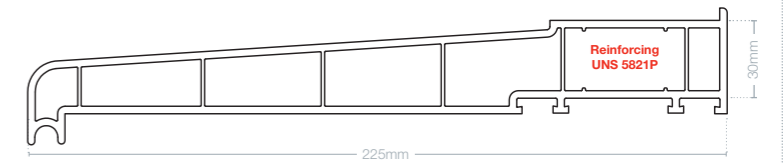

CILLS

85mm A type cill
AS 85

125mm A type cill
AC 125

150mm A type cill
AC 150

180mm A type cill
AC 180

225mm A type cill
AC 225

CILLS WITH EXTENDERS

85mm A type cill
AS 85

125mm A type cill
AC 125

150mm A type cill
AC 150

180mm A type cill
AC 180

225mm A type cill
AC 225

ANGLES & TRIMS

150mm straight cill
joint trim **JT 150**

90° internal angle
cill joint trim **JTA 90i**

90°, 135° & 150° angle cill joint trim
JTA 90E, JTA 135 & JTA 150

85mm cill end caps
ECA 85

125mm cill end caps
ECA 125

225mm cill end caps
ECA 225, EECF 225

150mm-180mm cill end caps
ECA 150 / ECA 180

Cill reinforcement
CR 27P

Cill reinforcement
UNS 5821P

Cill extender reinforcement
EWS 605S