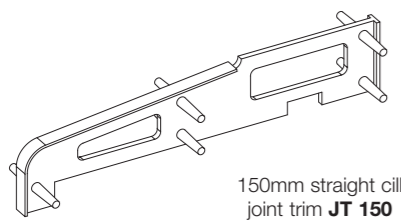

CILLS

85mm A type cill
AS 85

125mm A type cill
AC 125

150mm A type cill
AC 150

180mm A type cill
AC 180

225mm A type cill
AC 225

CILLS WITH EXTENDERS

85mm A type cill
AS 85

125mm A type cill
AC 125

150mm A type cill
AC 150

180mm A type cill
AC 180

225mm A type cill
AC 225

ANGLES & TRIMS

150mm straight cill
joint trim **JT 150**

90° internal angle
cill joint trim **JTA 90i**

90°, 135° & 150° angle cill joint trim
JTA 90E, JTA 135 & JTA 150

85mm cill end caps
ECA 85

125mm cill end caps
ECA 125

225mm cill end caps
ECA 225, EECF 225

150mm-180mm cill end caps
ECA 150 / ECA 180

Cill reinforcement
CR 27P

Cill reinforcement
UNS 5821P

Cill extender reinforcement
EWS 605S