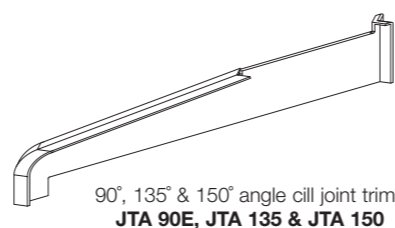

CILLS

85mm A type cill
AS 85

125mm A type cill
AC 125

150mm A type cill
AC 150

180mm A type cill
AC 180

225mm A type cill
AC 225

CILLS WITH EXTENDERS

85mm A type cill
AS 85

125mm A type cill
AC 125

150mm A type cill
AC 150

180mm A type cill
AC 180

225mm A type cill
AC 225

ANGLES & TRIMS

150mm straight cill
joint trim **JT 150**

90° internal angle
cill joint trim **JTA 90i**

90°, 135° & 150° angle cill joint trim
JTA 90E, JTA 135 & JTA 150

85mm cill end caps
ECA 85

125mm cill end caps
ECA 125

225mm cill end caps
ECA 225, EECF 225

150mm-180mm cill end caps
ECA 150 / ECA 180

Cill reinforcement
CR 27P

Cill reinforcement
UNS 5821P

Cill extender reinforcement
EWS 605S