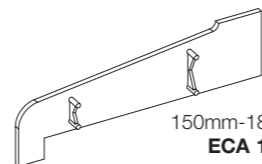

CILLS

85mm A type cill
AS 85

125mm A type cill
AC 125

150mm A type cill
AC 150

180mm A type cill
AC 180

225mm A type cill
AC 225

CILLS WITH EXTENDERS

85mm A type cill
AS 85

125mm A type cill
AC 125

150mm A type cill
AC 150

180mm A type cill
AC 180

225mm A type cill
AC 225

ANGLES & TRIMS

150mm straight cill
joint trim **JT 150**

90° internal angle
cill joint trim **JTA 90i**

90°, 135° & 150° angle cill joint trim
JTA 90E, JTA 135 & JTA 150

85mm cill end caps
ECA 85

125mm cill end caps
ECA 125

225mm cill end caps
ECA 225, EECF 225

150mm-180mm cill end caps
ECA 150 / ECA 180

Cill reinforcement
CR 27P

Cill reinforcement
UNS 5821P

Cill extender reinforcement
EWS 605S