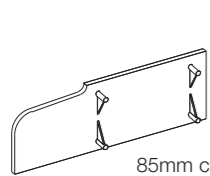

CILLS

85mm A type cill
AS 85

125mm A type cill
AC 125

150mm A type cill
AC 150

180mm A type cill
AC 180

225mm A type cill
AC 225

CILLS WITH EXTENDERS

85mm A type cill
AS 85

125mm A type cill
AC 125

150mm A type cill
AC 150

180mm A type cill
AC 180

225mm A type cill
AC 225

ANGLES & TRIMS

150mm straight cill
joint trim **JT 150**

90° internal angle
cill joint trim **JTA 90i**

90°, 135° & 150° angle cill joint trim
JTA 90E, JTA 135 & JTA 150

85mm cill end caps
ECA 85

125mm cill end caps
ECA 125

225mm cill end caps
ECA 225, EECF 225

150mm-180mm cill end caps
ECA 150 / ECA 180

Cill reinforcement
CR 27P

Cill reinforcement
UNS 5821P

Cill extender reinforcement
EWS 605S