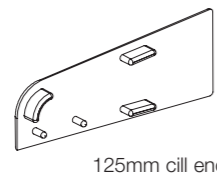

CILLS

85mm A type cill
AS 85

125mm A type cill
AC 125

150mm A type cill
AC 150

180mm A type cill
AC 180

225mm A type cill
AC 225

CILLS WITH EXTENDERS

85mm A type cill
AS 85

125mm A type cill
AC 125

150mm A type cill
AC 150

180mm A type cill
AC 180

225mm A type cill
AC 225

ANGLES & TRIMS

150mm straight cill
joint trim **JT 150**

90° internal angle
cill joint trim **JTA 90i**

90°, 135° & 150° angle cill joint trim
JTA 90E, JTA 135 & JTA 150

85mm cill end caps
ECA 85

125mm cill end caps
ECA 125

225mm cill end caps
ECA 225, EECF 225

150mm-180mm cill end caps
ECA 150 / ECA 180

Cill reinforcement
CR 27P

Cill reinforcement
UNS 5821P

Cill extender reinforcement
EWS 605S