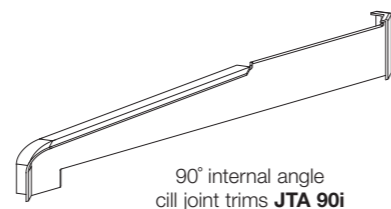

CILLS

85mm A type cill
AS 85

125mm A type cill
AC 125

150mm A type cill
AC 150

180mm A type cill
AC 180

225mm A type cill
AC 225

CILLS WITH EXTENDERS

85mm A type cill
AS 85

125mm A type cill
AC 125

150mm A type cill
AC 150

180mm A type cill
AC 180

225mm A type cill
AC 225

ANGLES & TRIMS

150mm straight cill
joint trim **JT 150**

90° internal angle
cill joint trim **JTA 90i**

90°, 135° & 150° angle cill joint trim
JTA 90E, JTA 135 & JTA 150

85mm cill end caps
ECA 85

125mm cill end caps
ECA 125

225mm cill end caps
ECA 225, EECF 225

150mm-180mm cill end caps
ECA 150 / ECA 180

Cill reinforcement
CR 27P

Cill reinforcement
UNS 5821P

Cill extender reinforcement
EWS 605S