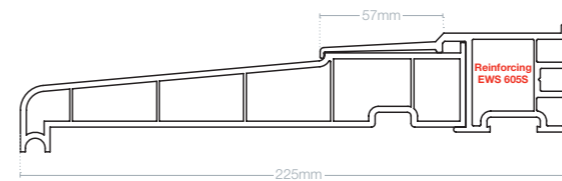

CILLS

85mm A type cill
AS 85

125mm A type cill
AC 125

150mm A type cill
AC 150

180mm A type cill
AC 180

225mm A type cill
AC 225

CILLS WITH EXTENDERS

85mm A type cill
AS 85

125mm A type cill
AC 125

150mm A type cill
AC 150

180mm A type cill
AC 180

225mm A type cill
AC 225

ANGLES & TRIMS

150mm straight cill
joint trim **JT 150**

90° internal angle
cill joint trim **JTA 90i**

90°, 135° & 150° angle cill joint trim
JTA 90E, JTA 135 & JTA 150

85mm cill end caps
ECA 85

125mm cill end caps
ECA 125

225mm cill end caps
ECA 225, EECF 225

150mm-180mm cill end caps
ECA 150 / ECA 180

Cill reinforcement
CR 27P

Cill reinforcement
UNS 5821P

Cill extender reinforcement
EWS 605S