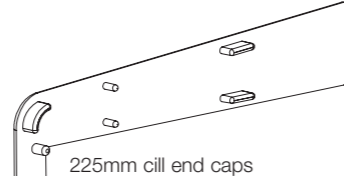

CILLS

85mm A type cill
AS 85

125mm A type cill
AC 125

150mm A type cill
AC 150

180mm A type cill
AC 180

225mm A type cill
AC 225

CILLS WITH EXTENDERS

85mm A type cill
AS 85

125mm A type cill
AC 125

150mm A type cill
AC 150

180mm A type cill
AC 180

225mm A type cill
AC 225

ANGLES & TRIMS

150mm straight cill
joint trim **JT 150**

90° internal angle
cill joint trim **JTA 90i**

90°, 135° & 150° angle cill joint trim
JTA 90E, JTA 135 & JTA 150

85mm cill end caps
ECA 85

125mm cill end caps
ECA 125

225mm cill end caps
ECA 225, EECF 225

150mm-180mm cill end caps
ECA 150 / ECA 180

Cill reinforcement
CR 27P

Cill reinforcement
UNS 5821P

Cill extender reinforcement
EWS 605S